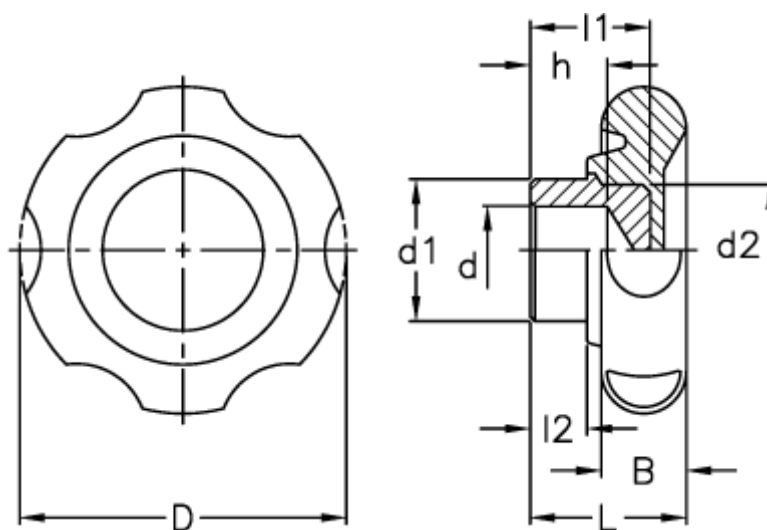

Data Sheet

Article number: 2302074301
Description: E+G Lobe knob
VL.140/70

Measures

B	= 18	l2 = 12
D	= 69	
D (tol. +0, tol. -0.1)	= 6	
d1	= 24	
d2	= 20	
h	= 15	
L	= 36	
l1	= 23	